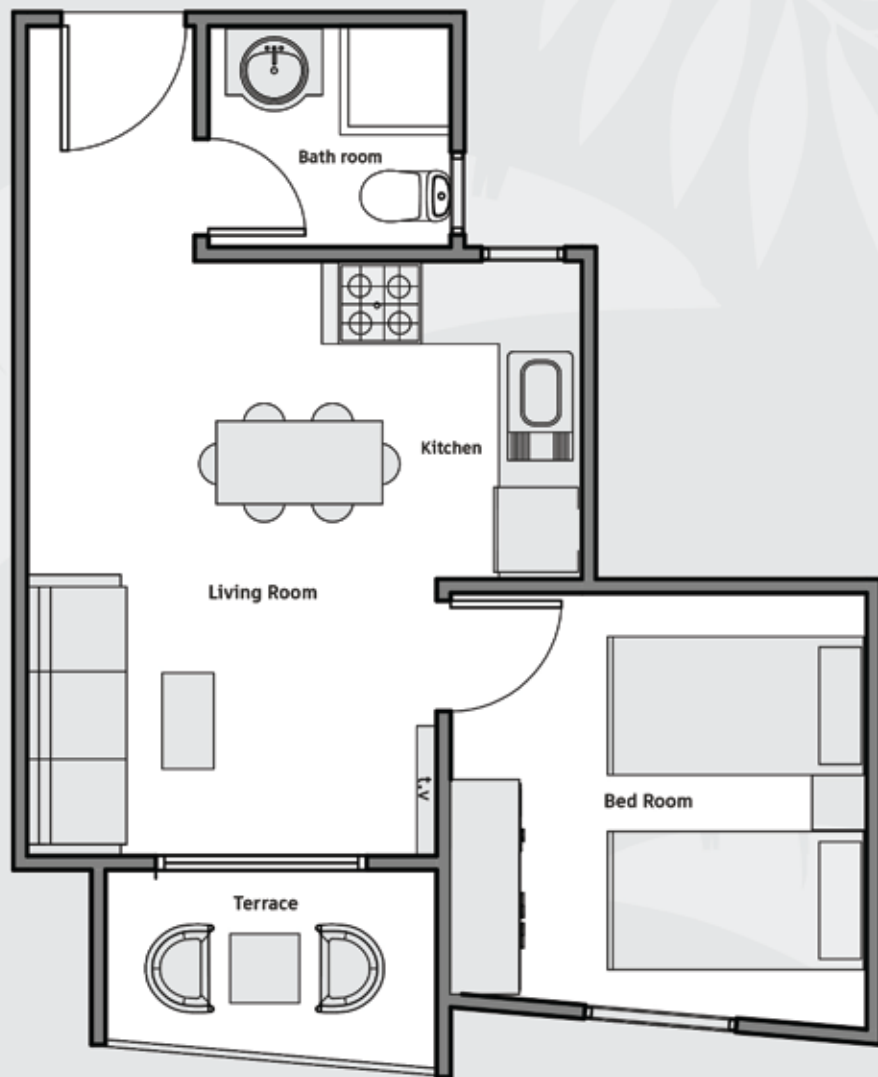

## TYPICAL FLOOR

Side View  
Sea View

53 M

Bed Room	4.10m x 3.00m
Living Room	4.10m x 1.53m
Bath Room	1.79m x 1.64m
Terrace 1	4.10 m x 1.35 m
Kitchen	2.77 m x 1.10 m
Lobby	2.46 m x 1.23 m

## TYPICAL FLOOR

Front View  
Pool View

**53 M**

Bed Room	3.24m x 3.09m
Living Room	6.25m x 2.36m
Bath Room	1.79m x 1.64m
Terrace	2.45m x 1.35m

## TYPICAL FLOOR

Side View  
Sea View

73 M

Bed Room 1	3.50m x 3.08m
Bed Room 2	4.70m x 3.08m
Living Room	4.10m x 1.00m
Bath Room	1.79m x 1.64m
Kitchen	2.77m x 1.10m
Terrace 1	4.10m x 1.53m
Terrace 2	3.00m x 1.90m
Lobby	2.46m x 1.23m

## TYPICAL FLOOR

Front View  
Pool View

**84 M**

Bed Room 1	3.08m x 3.08m
Bed Room 2	3.08m x 3.08m
Living Room	6.66m x 3.02m
Bath Room	2.10m x 1.64m
Kitchen	2.00m x 2.36m
Terrace	3.02m x 1.74m
Dinning	1.74m x 1.13m