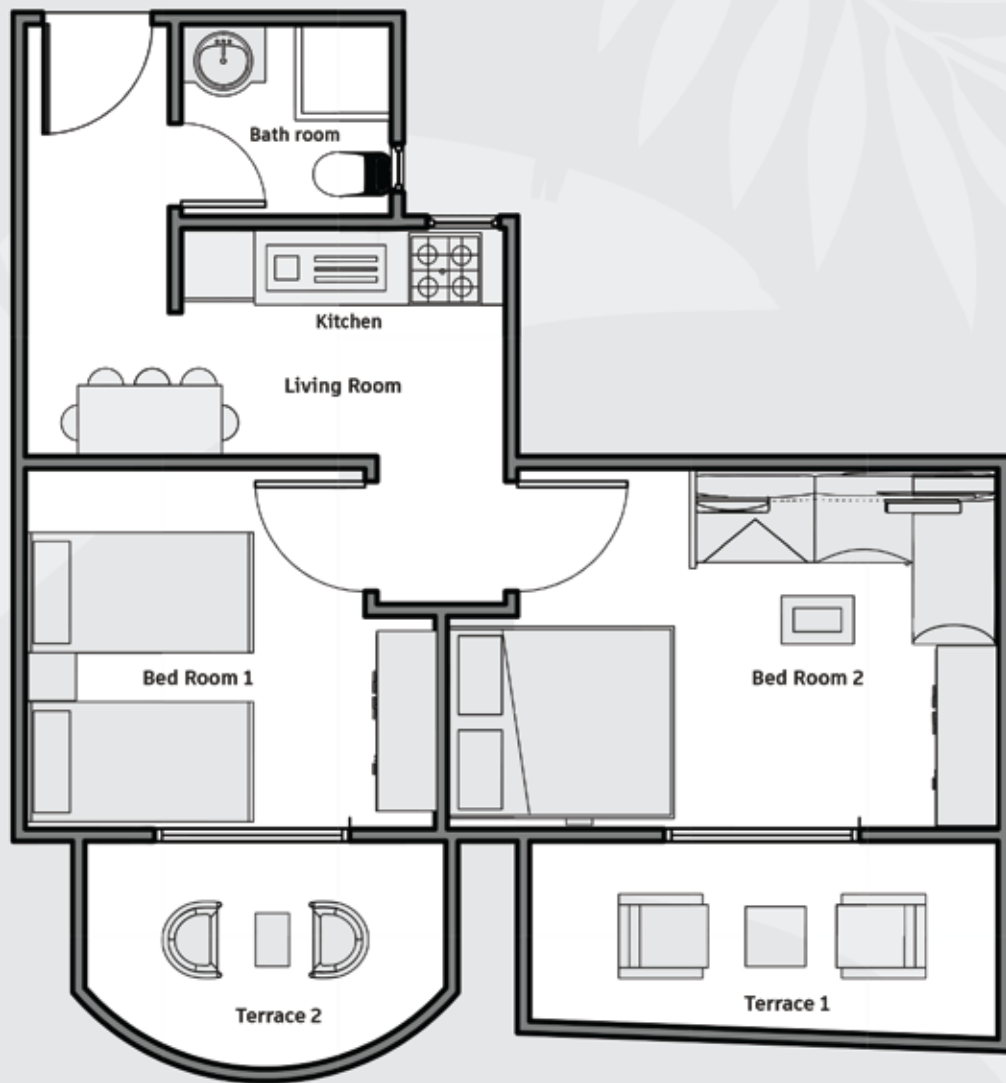

## TYPICAL FLOOR

Side View  
Sea View

53 M

Bed Room	4.10m x 3.00m
Living Room	4.10m x 1.53m
Bath Room	1.79m x 1.64m
Terrace 1	4.10 m x 1.35 m
Kitchen	2.77 m x 1.10 m
Lobby	2.46 m x 1.23 m

## TYPICAL FLOOR

Front View  
Pool View

**53 M**

Bed Room	3.24m x 3.09m
Living Room	6.25m x 2.36m
Bath Room	1.79m x 1.64m
Terrace	2.45m x 1.35m

## TYPICAL FLOOR

Front View  
Pool View

62 M

Bed Room 1	3.79m x 3.08m
Living Room	5.13m x 3.02m
Bath Room	1.79m x 1.64m
Kitchen	2.36m x 2.10m
Terrace	3.02m x 1.54m
Lobby	1.74m x 1.23m

## TYPICAL FLOOR

Side View  
Sea View

73 M

Bed Room 1	3.50m x 3.08m
Bed Room 2	4.70m x 3.08m
Living Room	4.10m x 1.00m
Bath Room	1.79m x 1.64m
Kitchen	2.77m x 1.10m
Terrace 1	4.10m x 1.53m
Terrace 2	3.00m x 1.90m
Lobby	2.46m x 1.23m