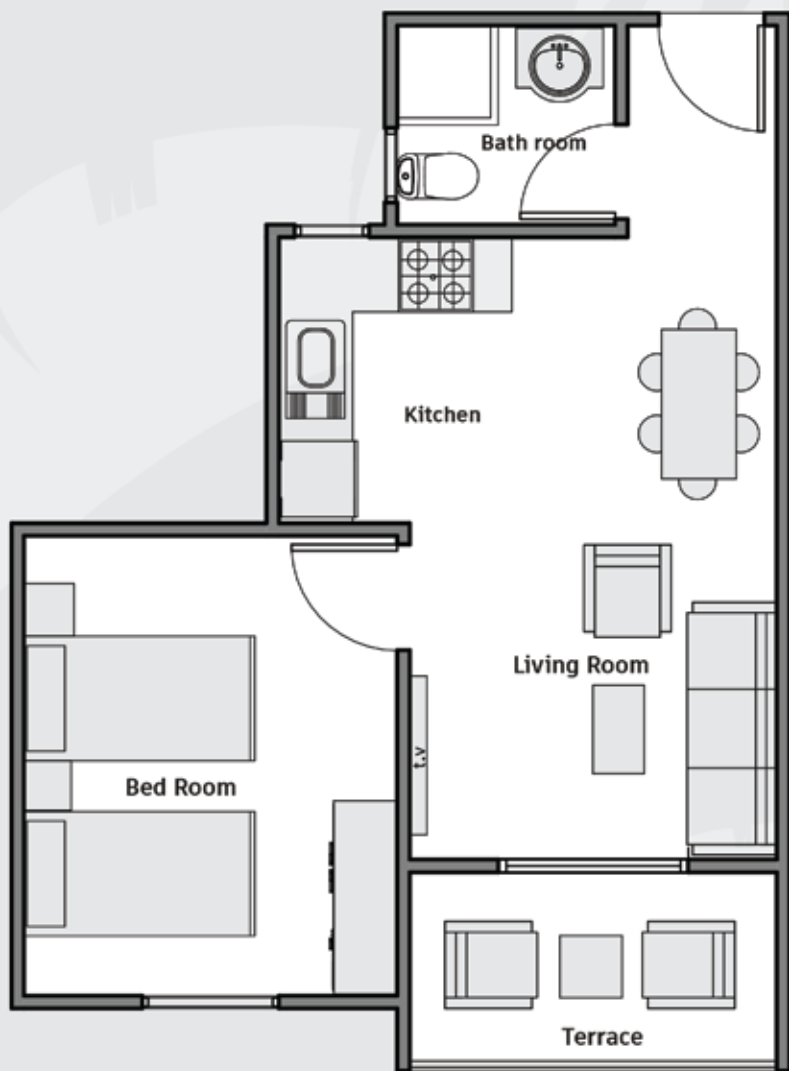

## TYPICAL FLOOR

Side View  
Sea View

53 M

Bed Room	4.10m x 3.00m
Living Room	4.10m x 1.53m
Bath Room	1.79m x 1.64m
Terrace 1	4.10 m x 1.35 m
Kitchen	2.77 m x 1.10 m
Lobby	2.46 m x 1.23 m

## TYPICAL FLOOR

Front View  
Pool View

**53 M**

Bed Room	3.24m x 3.09m
Living Room	6.25m x 2.36m
Bath Room	1.79m x 1.64m
Terrace	2.45m x 1.35m

## TYPICAL FLOOR

Front View  
Pool View

62 M

Bed Room 1	3.79m x 3.08m
Living Room	5.13m x 3.02m
Bath Room	1.79m x 1.64m
Kitchen	2.36m x 2.10m
Terrace	3.02m x 1.54m
Lobby	1.74m x 1.23m

## TYPICAL FLOOR

Side View  
Sea View

73 M

Bed Room 1	3.50m x 3.08m
Bed Room 2	4.70m x 3.08m
Living Room	4.10m x 1.00m
Bath Room	1.79m x 1.64m
Kitchen	2.77m x 1.10m
Terrace 1	4.10m x 1.53m
Terrace 2	3.00m x 1.90m
Lobby	2.46m x 1.23m