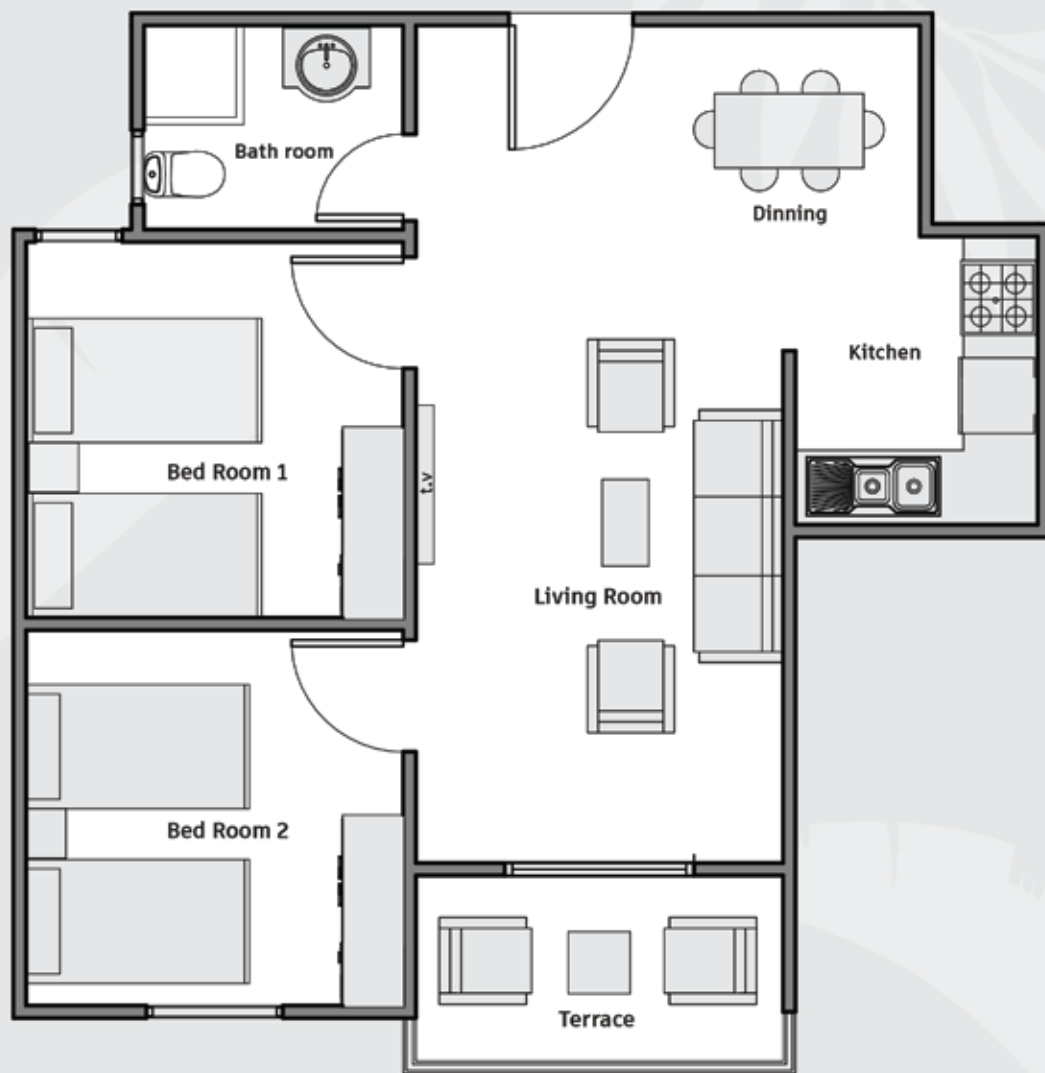

## TYPICAL FLOOR

Side View  
Sea View

53 M

Bed Room	4.10m x 3.00m
Living Room	4.10m x 1.53m
Bath Room	1.79m x 1.64m
Terrace 1	4.10 m x 1.35 m
Kitchen	2.77 m x 1.10 m
Lobby	2.46 m x 1.23 m

## TYPICAL FLOOR

Front View  
Pool View

62 M

Bed Room 1	3.79m x 3.08m
Living Room	5.13m x 3.02m
Bath Room	1.79m x 1.64m
Kitchen	2.36m x 2.10m
Terrace	3.02m x 1.54m
Lobby	1.74m x 1.23m

## TYPICAL FLOOR

Side View  
Sea View

73 M

Bed Room 1	3.50m x 3.08m
Bed Room 2	4.70m x 3.08m
Living Room	4.10m x 1.00m
Bath Room	1.79m x 1.64m
Kitchen	2.77m x 1.10m
Terrace 1	4.10m x 1.53m
Terrace 2	3.00m x 1.90m
Lobby	2.46m x 1.23m

## TYPICAL FLOOR

Front View  
Pool View

**84 M**

Bed Room 1	3.08m x 3.08m
Bed Room 2	3.08m x 3.08m
Living Room	6.66m x 3.02m
Bath Room	2.10m x 1.64m
Kitchen	2.00m x 2.36m
Terrace	3.02m x 1.74m
Dinning	1.74m x 1.13m