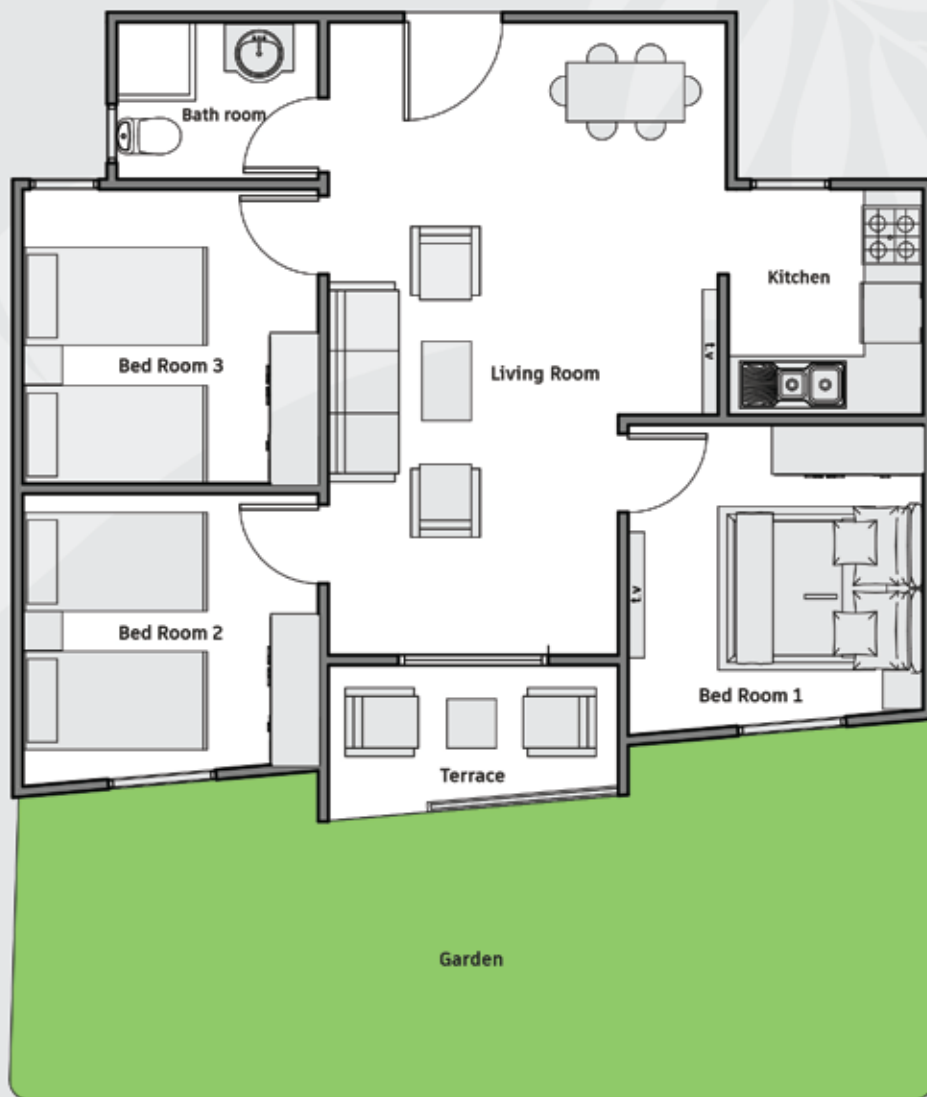

## TYPICAL FLOOR

Front View  
Pool View

62 M

Bed Room 1	3.79m x 3.08m
Living Room	5.13m x 3.02m
Bath Room	1.79m x 1.64m
Kitchen	2.36m x 2.10m
Terrace	3.02m x 1.54m
Lobby	1.74m x 1.23m

## TYPICAL FLOOR

Side View  
Sea View

73 M

Bed Room 1	3.50m x 3.08m
Bed Room 2	4.70m x 3.08m
Living Room	4.10m x 1.00m
Bath Room	1.79m x 1.64m
Kitchen	2.77m x 1.10m
Terrace 1	4.10m x 1.53m
Terrace 2	3.00m x 1.90m
Lobby	2.46m x 1.23m

## TYPICAL FLOOR

Front View  
Pool View

**84 M**

Bed Room 1	3.08m x 3.08m
Bed Room 2	3.08m x 3.08m
Living Room	6.66m x 3.02m
Bath Room	2.10m x 1.64m
Kitchen	2.00m x 2.36m
Terrace	3.02m x 1.74m
Dinning	1.74m x 1.13m

## GROUND FLOOR

Front View  
Pool View

101 M

Bed Room 1	3.24m x 3.09m
Bed Room 2	3.09m x 3.07m
Bed Room 3	3.08m x 3.08m
Living Room	6.60m x 3.02m
Bath Room	2.10m x 1.64m
Kitchen	2.10m x m
Terrace	3.02m x 1.52m
Garden	9.45m x 3.07m